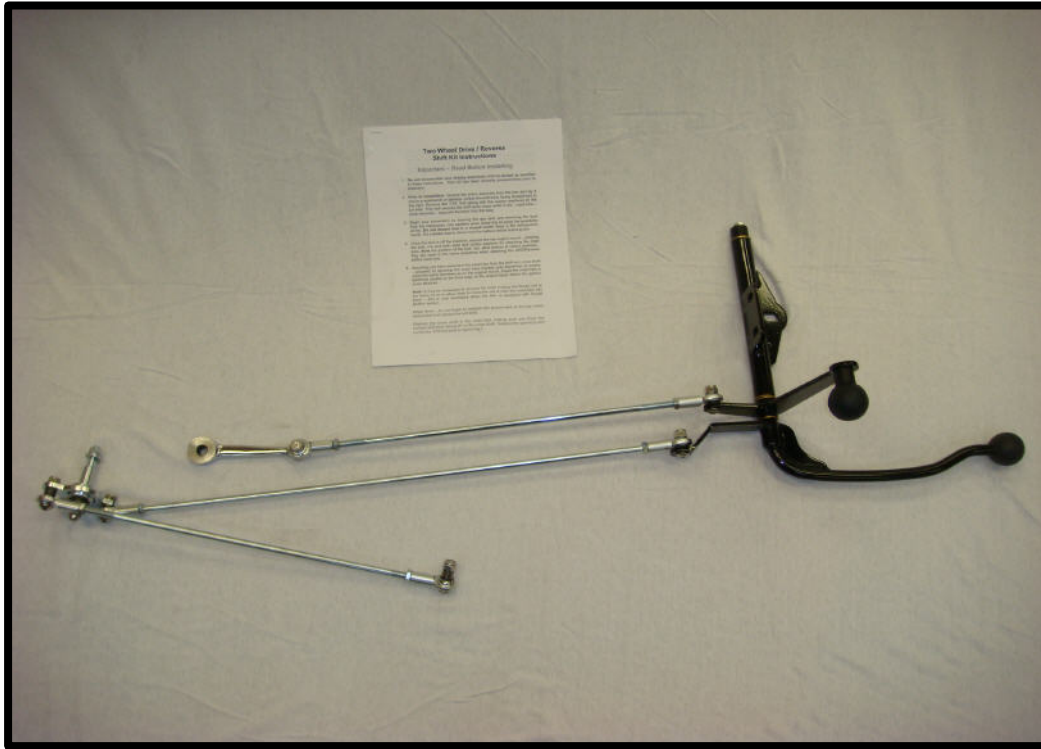

Ural Accessories

2WD / Reverse Shift Kit

You asked for it - you got it! Introduced one year ago by popular demand our 2 wheel drive and reverse shift kit eliminates having to bend over and reach behind your ankles for either shift control. "At your fingertips" two lever system manufactured from CNC machined and welded steel components, featuring stainless steel hardware, bronze bushed lever pivot points, gloss black powder coated finish, rolled thread plated steel drag links tipped with spherical rod ends. Bolt on installation no drilling or welding required, instructions and pictures come with kit. Shift balls thermoplast material with threaded metal inserts.